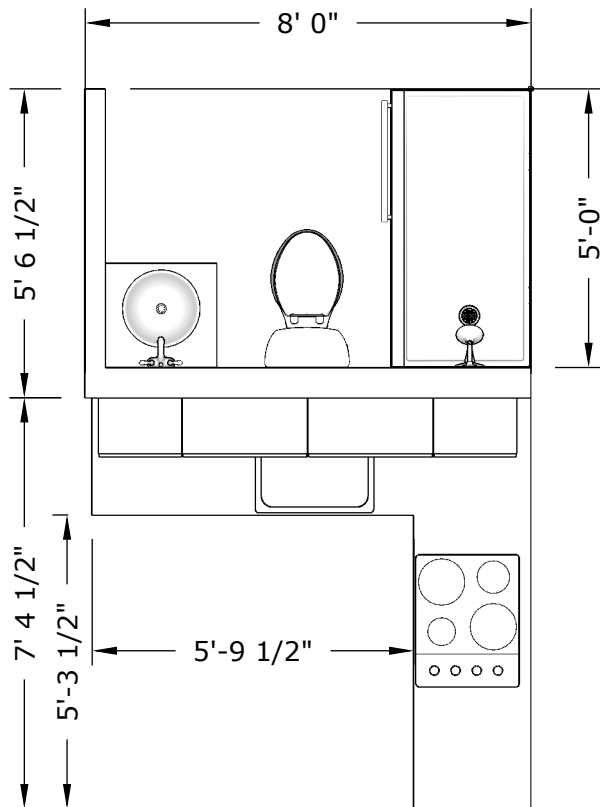

**MEDIUM BATH | SMALL KITCHEN**

**MEDIUM BATH | MEDIUM KITCHEN**

Prices include interior walls as shown with code-compliant electrical package for field installation into the shell. Kitchen and bath fixtures, appliances, cabinets, and counter tops are supplied, but rough plumbing, HVAC, and water heater are only supplied in select markets when certified installation shell + lifestyle is selected. Does not include any site work, such as trenching for electrical or foundation.