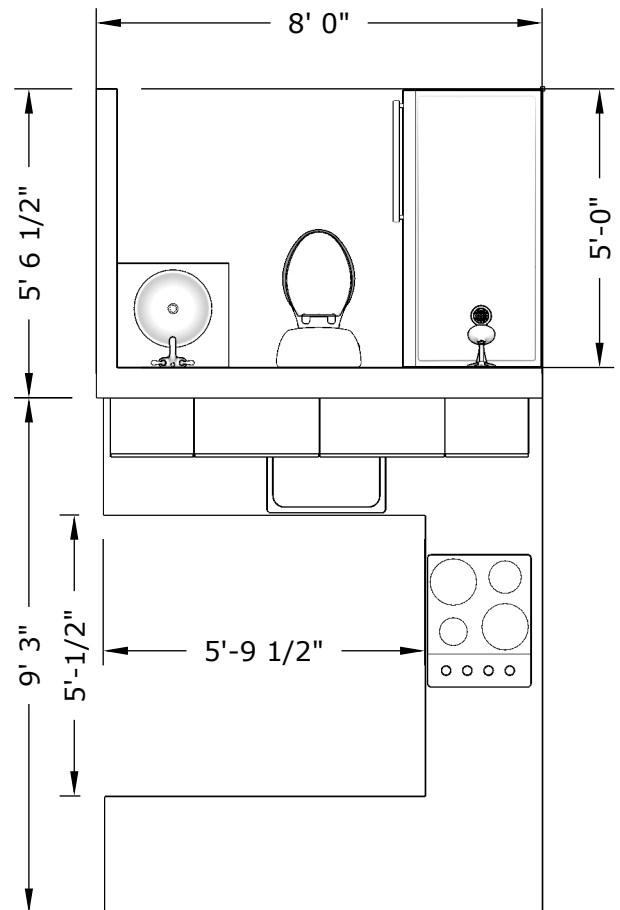

**MEDIUM BATH | SMALL KITCHEN**

**MEDIUM BATH | MEDIUM KITCHEN**

Prices include interior walls as shown with code-compliant electrical package for field installation into the shell. Kitchen and bath fixtures, appliances, cabinets, and counter tops are supplied, but rough plumbing, HVAC, and water heater are only supplied in select markets when certified installation shell + lifestyle is selected. Does not include any site work, such as trenching for electrical or foundation.