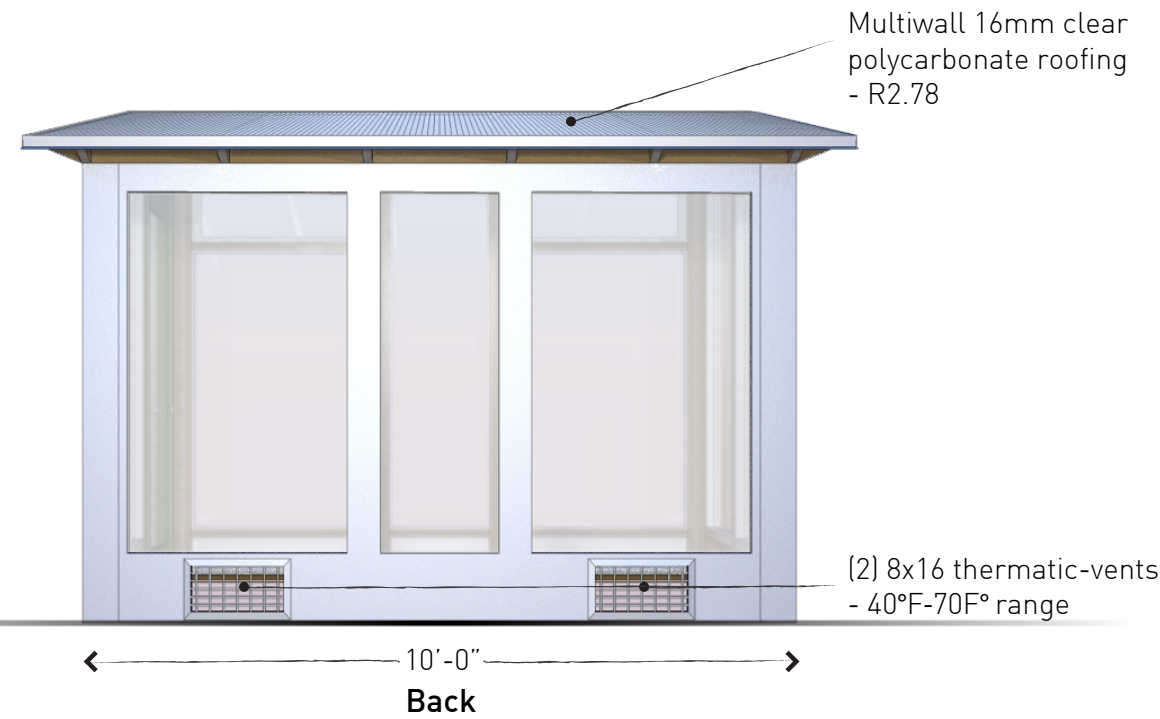

STUDIOSprout™