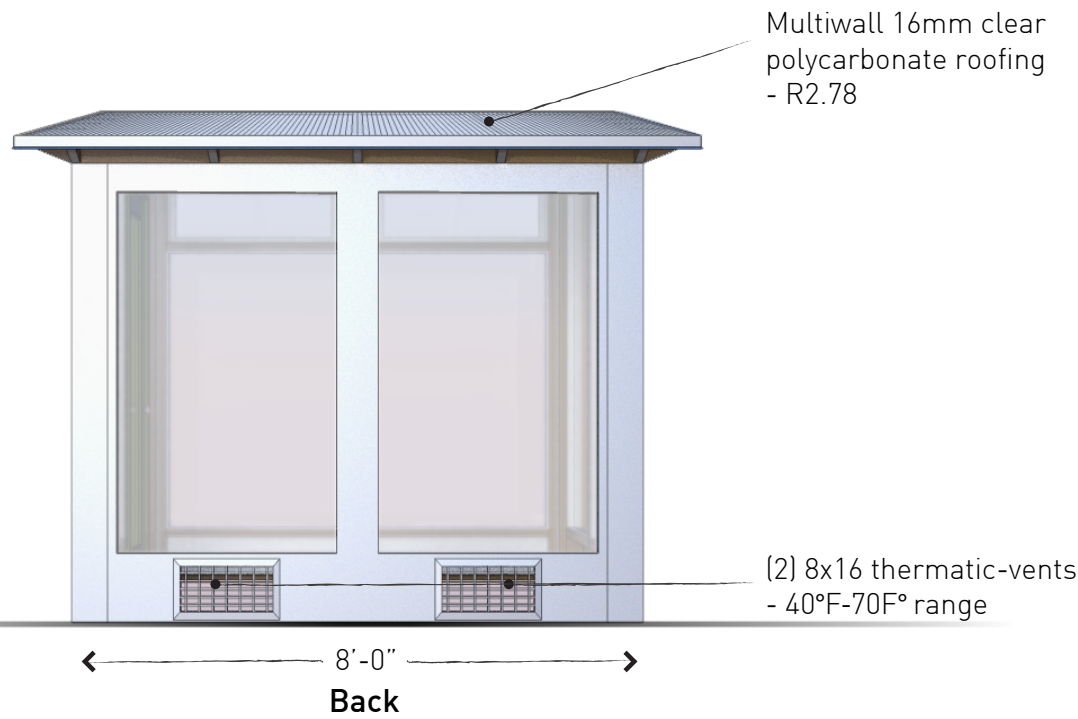

MODEL: GH-8x8-D36R

1. 36" full lite fiberglass door - optional painted finish

SW 6867	SW 6643	SW 7008	SW 7663
SW 6893	SW 7591	SW 7738	SW 7075
SW 6907	SW 7585	SW 7038	SW 7020
SW 6921	SW 6083	SW 7032	SW 6258
SW 6485	SW 6425	SW 7748