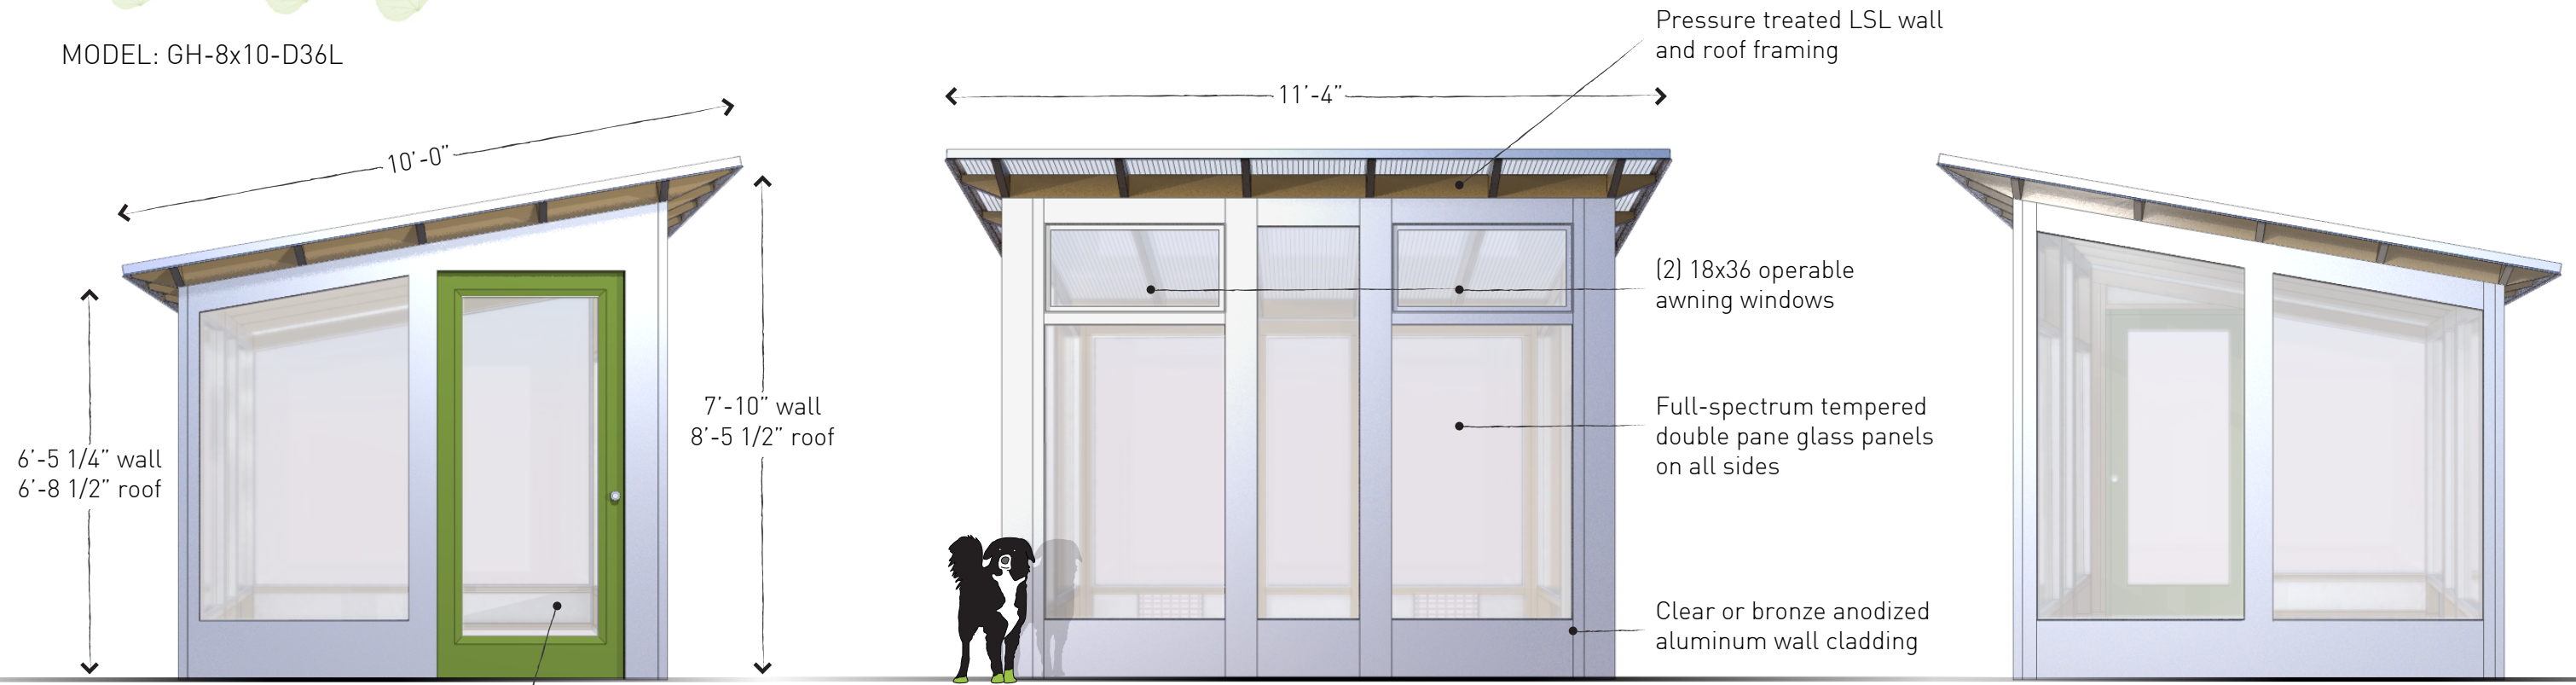

MODEL: GH-8x10-D36L

Clear Bronze

36" full lite fiberglass door
- optional painted finish

● SW 6867	● SW 6643	● SW 7008	● SW 7663
● SW 6893	● SW 7591	● SW 7738	● SW 7075
● SW 6907	● SW 7585	● SW 7038	● SW 7020
● SW 6921	● SW 6083	● SW 7032	● SW 6258
● SW 6485	● SW 6425	● SW 7748