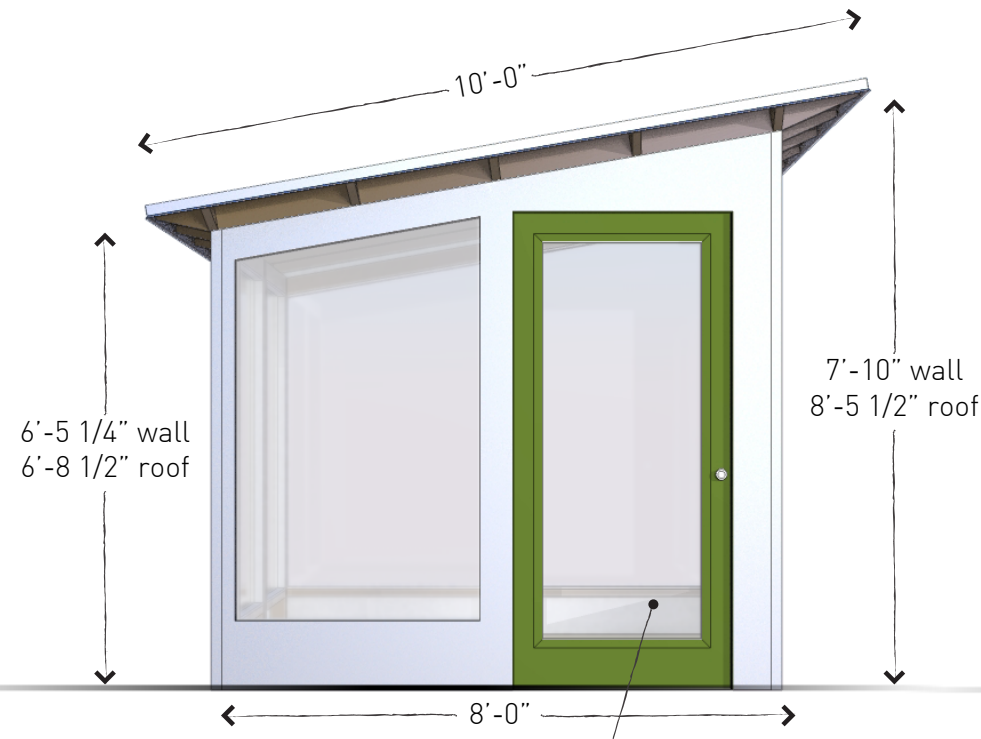

MODEL: GH-8x8-D36L

Left side

Front

Right side

Pressure treated LSL wall and roof framing

(2) 18x36 operable awning windows

Full-spectrum tempered double pane glass panels on all sides

Clear or bronze anodized aluminum wall cladding

Multiwall 16mm clear polycarbonate roofing - R2.78

(2) 8x16 thermatic-vents - 40°F-70°F range

Back

36" full lite fiberglass door - optional painted finish

- | | | | |
|---|---|---|---|
|  SW 6867 |  SW 6643 |  SW 7008 |  SW 7663 |
|  SW 6893 |  SW 7591 |  SW 7738 |  SW 7075 |
|  SW 6907 |  SW 7585 |  SW 7038 |  SW 7020 |
|  SW 6921 |  SW 6083 |  SW 7032 |  SW 6258 |
|  SW 6485 |  SW 6425 |  SW 7748 | |

Multiwall 16mm clear polycarbonate roofing - R2.78

Back

MODEL: GH-8x12-D36R

6'-5 1/4" wall
6'-8 1/2" roof

Left side

Front

Right side

Pressure treated LSL wall and roof framing