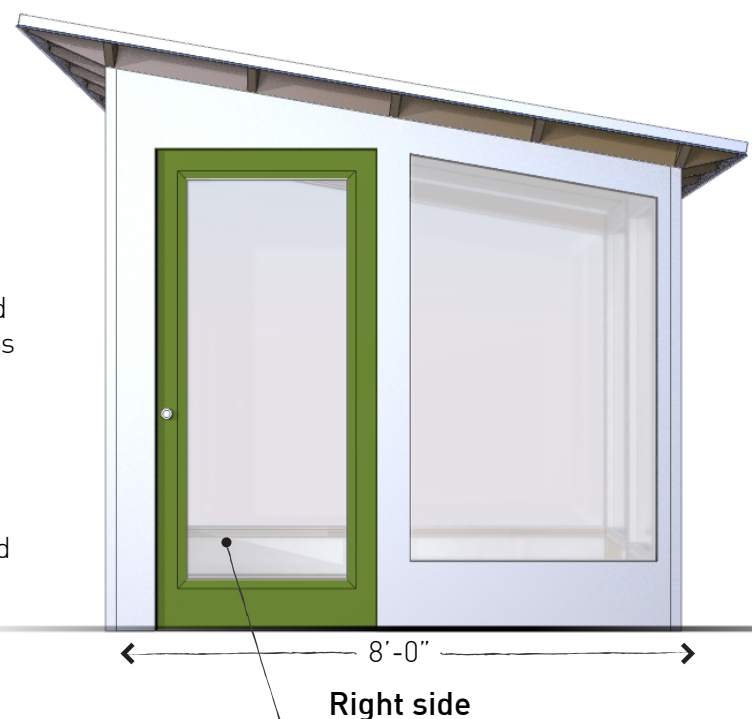

MODEL: GH-8x8-D36L

Left side

Front

Right side

Pressure treated LSL wall and roof framing

(2) 18x36 operable awning windows

Full-spectrum tempered double pane glass panels on all sides

Clear or bronze anodized aluminum wall cladding

Multiwall 16mm clear polycarbonate roofing - R2.78

(2) 8x16 thermatic-vents - 40°F-70°F range

Back

36" full lite fiberglass door - optional painted finish

- | | | | |
|---|---|---|---|
|  SW 6867 |  SW 6643 |  SW 7008 |  SW 7663 |
|  SW 6893 |  SW 7591 |  SW 7738 |  SW 7075 |
|  SW 6907 |  SW 7585 |  SW 7038 |  SW 7020 |
|  SW 6921 |  SW 6083 |  SW 7032 |  SW 6258 |
|  SW 6485 |  SW 6425 |  SW 7748 | |

STUDIOSprout™

MODEL: GH-8x8-D36R

- 36" full lite fiberglass door - optional painted finish
- | | | | |
|---|---|---|---|
|  |  |  |  |
| SW 6867 | SW 6643 | SW 7008 | SW 7663 |
|  |  |  |  |
| SW 6893 | SW 7591 | SW 7738 | SW 7075 |
|  |  |  |  |
| SW 6907 | SW 7585 | SW 7038 | SW 7020 |
|  |  |  |  |
| SW 6921 | SW 6083 | SW 7032 | SW 6258 |
|  |  |  | |
| SW 6485 | SW 6425 | SW 7748 | |