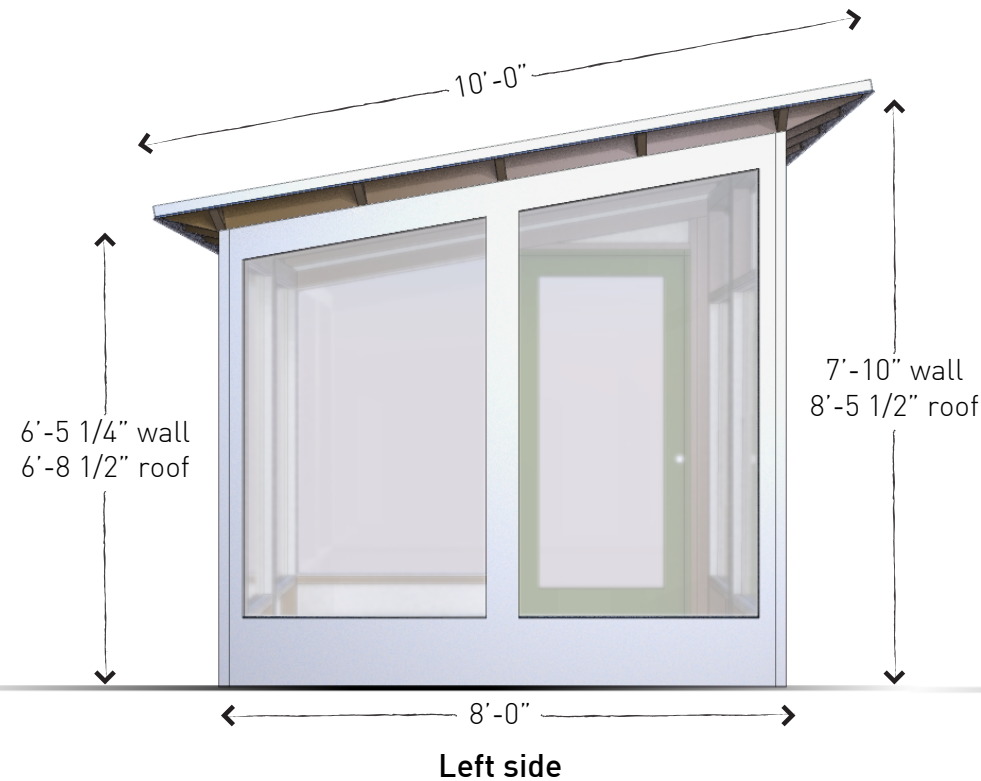

MODEL: GH-8x8-D36R

1. 36" full lite fiberglass door - optional painted finish

SW 6867	SW 6643	SW 7008	SW 7663
SW 6893	SW 7591	SW 7738	SW 7075
SW 6907	SW 7585	SW 7038	SW 7020
SW 6921	SW 6083	SW 7032	SW 6258
SW 6485	SW 6425	SW 7748