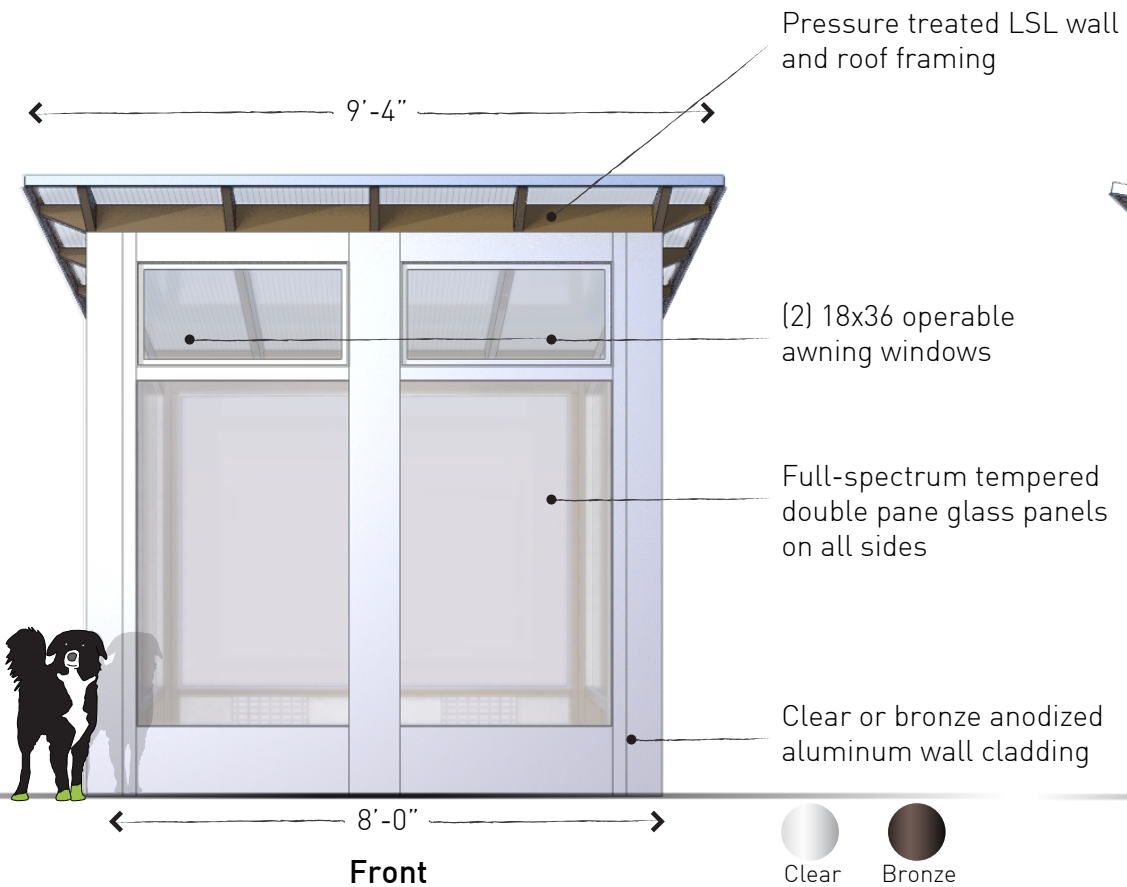

MODEL: GH-8x8-D36L

Left side

Front

Right side

Pressure treated LSL wall and roof framing

(2) 18x36 operable awning windows

Full-spectrum tempered double pane glass panels on all sides

Clear or bronze anodized aluminum wall cladding

Multiwall 16mm clear polycarbonate roofing - R2.78

(2) 8x16 thermatic-vents - 40°F-70°F range

Back

36" full lite fiberglass door - optional painted finish

- | | | | |
|---|---|---|---|
|  SW 6867 |  SW 6643 |  SW 7008 |  SW 7663 |
|  SW 6893 |  SW 7591 |  SW 7738 |  SW 7075 |
|  SW 6907 |  SW 7585 |  SW 7038 |  SW 7020 |
|  SW 6921 |  SW 6083 |  SW 7032 |  SW 6258 |
|  SW 6485 |  SW 6425 |  SW 7748 | |

STUDIOSprout™

MODEL: GH-8x8-D36R

- 36" full lite fiberglass door - optional painted finish
- | | | | |
|---|---|---|---|
|  |  |  |  |
| SW 6867 | SW 6643 | SW 7008 | SW 7663 |
|  |  |  |  |
| SW 6893 | SW 7591 | SW 7738 | SW 7075 |
|  |  |  |  |
| SW 6907 | SW 7585 | SW 7038 | SW 7020 |
|  |  |  |  |
| SW 6921 | SW 6083 | SW 7032 | SW 6258 |
|  |  |  | |
| SW 6485 | SW 6425 | SW 7748 | |

(3) 18x36 operable awning windows

Full-spectrum tempered double pane glass panels on all sides

Clear anodized aluminum wall cladding

Multiwall 16mm clear polycarbonate roofing - R2.78

36" full lite fiberglass door - optional painted finish