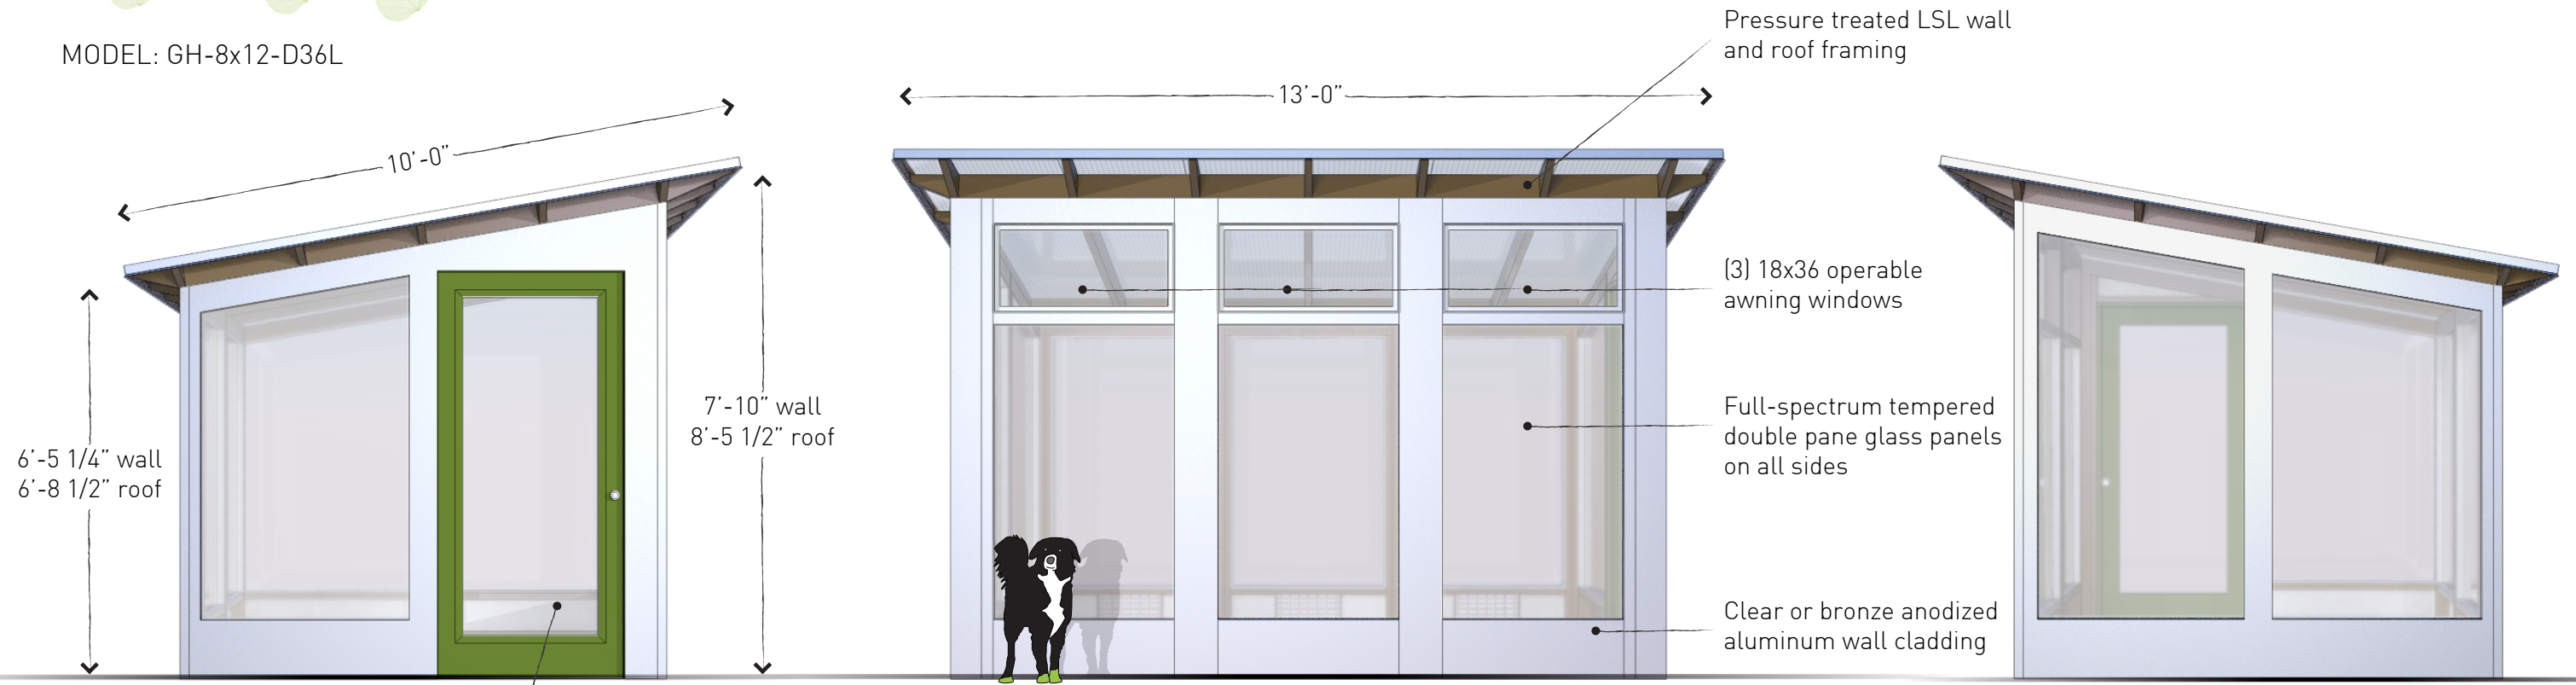

Front

Right side

MODEL: GH-8x12-D36L

Left side