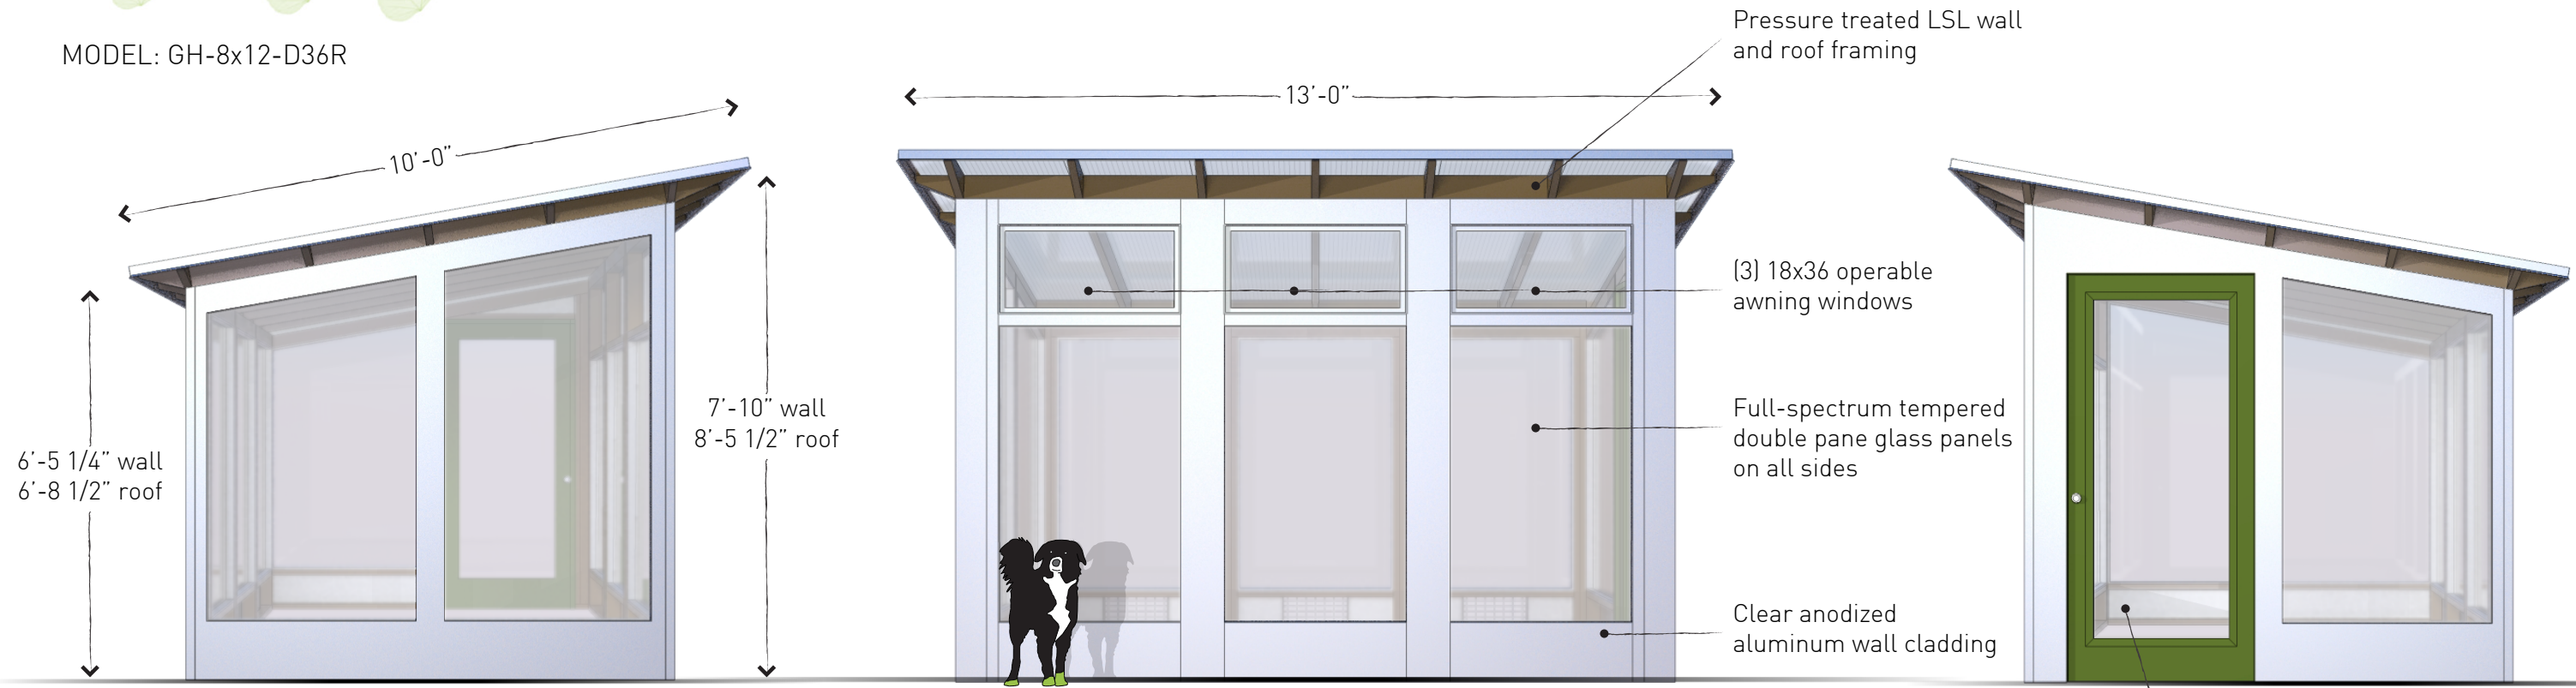

MODEL: GH-8x8-D36L

Left side

Front

Right side

Pressure treated LSL wall and roof framing

(2) 18x36 operable awning windows

Full-spectrum tempered double pane glass panels on all sides

Clear or bronze anodized aluminum wall cladding

Multiwall 16mm clear polycarbonate roofing - R2.78

Back

MODEL: GH-8x12-D36R

6'-5 1/4" wall
6'-8 1/2" roof

Left side

Front

Right side

Pressure treated LSL wall and roof framing

(3) 18x36 operable awning windows

Full-spectrum tempered double pane glass panels on all sides

Clear anodized aluminum wall cladding

Multiwall 16mm clear polycarbonate roofing - R2.78

36" full lite fiberglass door - optional painted finish