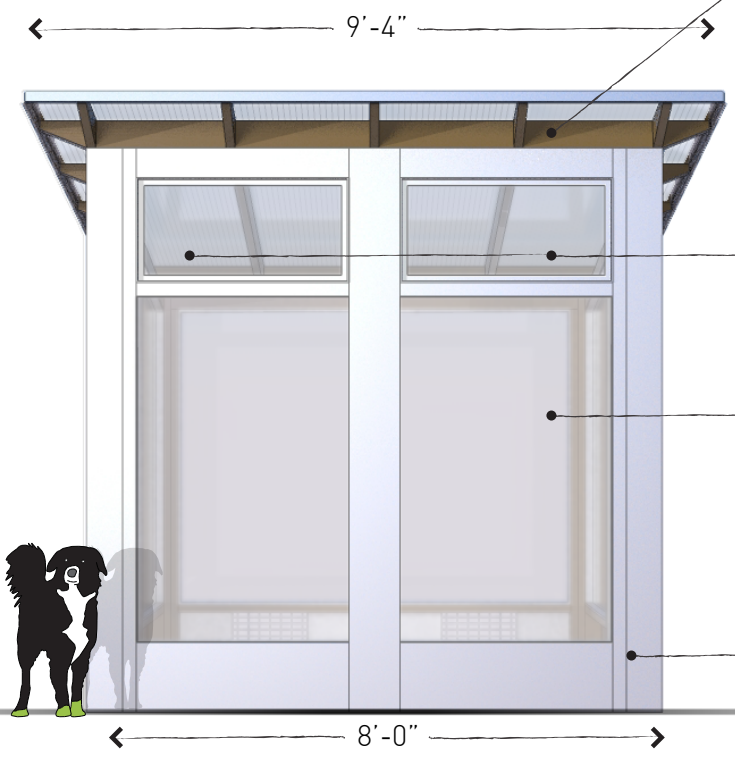

MODEL: GH-8x8-D36L

Left side

Front

Right side

Pressure treated LSL wall and roof framing

(2) 18x36 operable awning windows

Full-spectrum tempered double pane glass panels on all sides

Clear or bronze anodized aluminum wall cladding

Multiwall 16mm clear polycarbonate roofing - R2.78

(2) 8x16 thermatic-vents - 40°F-70°F range

Back

36" full lite fiberglass door - optional painted finish

- | | | | |
|---|---|---|---|
|  SW 6867 |  SW 6643 |  SW 7008 |  SW 7663 |
|  SW 6893 |  SW 7591 |  SW 7738 |  SW 7075 |
|  SW 6907 |  SW 7585 |  SW 7038 |  SW 7020 |
|  SW 6921 |  SW 6083 |  SW 7032 |  SW 6258 |
|  SW 6485 |  SW 6425 |  SW 7748 | |

STUDIOSprout™

MODEL: GH-8x8-D36R

- 36" full lite fiberglass door - optional painted finish
- | | | | |
|---|---|---|---|
|  |  |  |  |
| SW 6867 | SW 6643 | SW 7008 | SW 7663 |
|  |  |  |  |
| SW 6893 | SW 7591 | SW 7738 | SW 7075 |
|  |  |  |  |
| SW 6907 | SW 7585 | SW 7038 | SW 7020 |
|  |  |  |  |
| SW 6921 | SW 6083 | SW 7032 | SW 6258 |
|  |  |  | |
| SW 6485 | SW 6425 | SW 7748 | |

Multiwall 16mm clear polycarbonate roofing - R2.78

Back

MODEL: GH-8x12-D36R

6'-5 1/4" wall
6'-8 1/2" roof

Left side

Front

Right side

Pressure treated LSL wall and roof framing