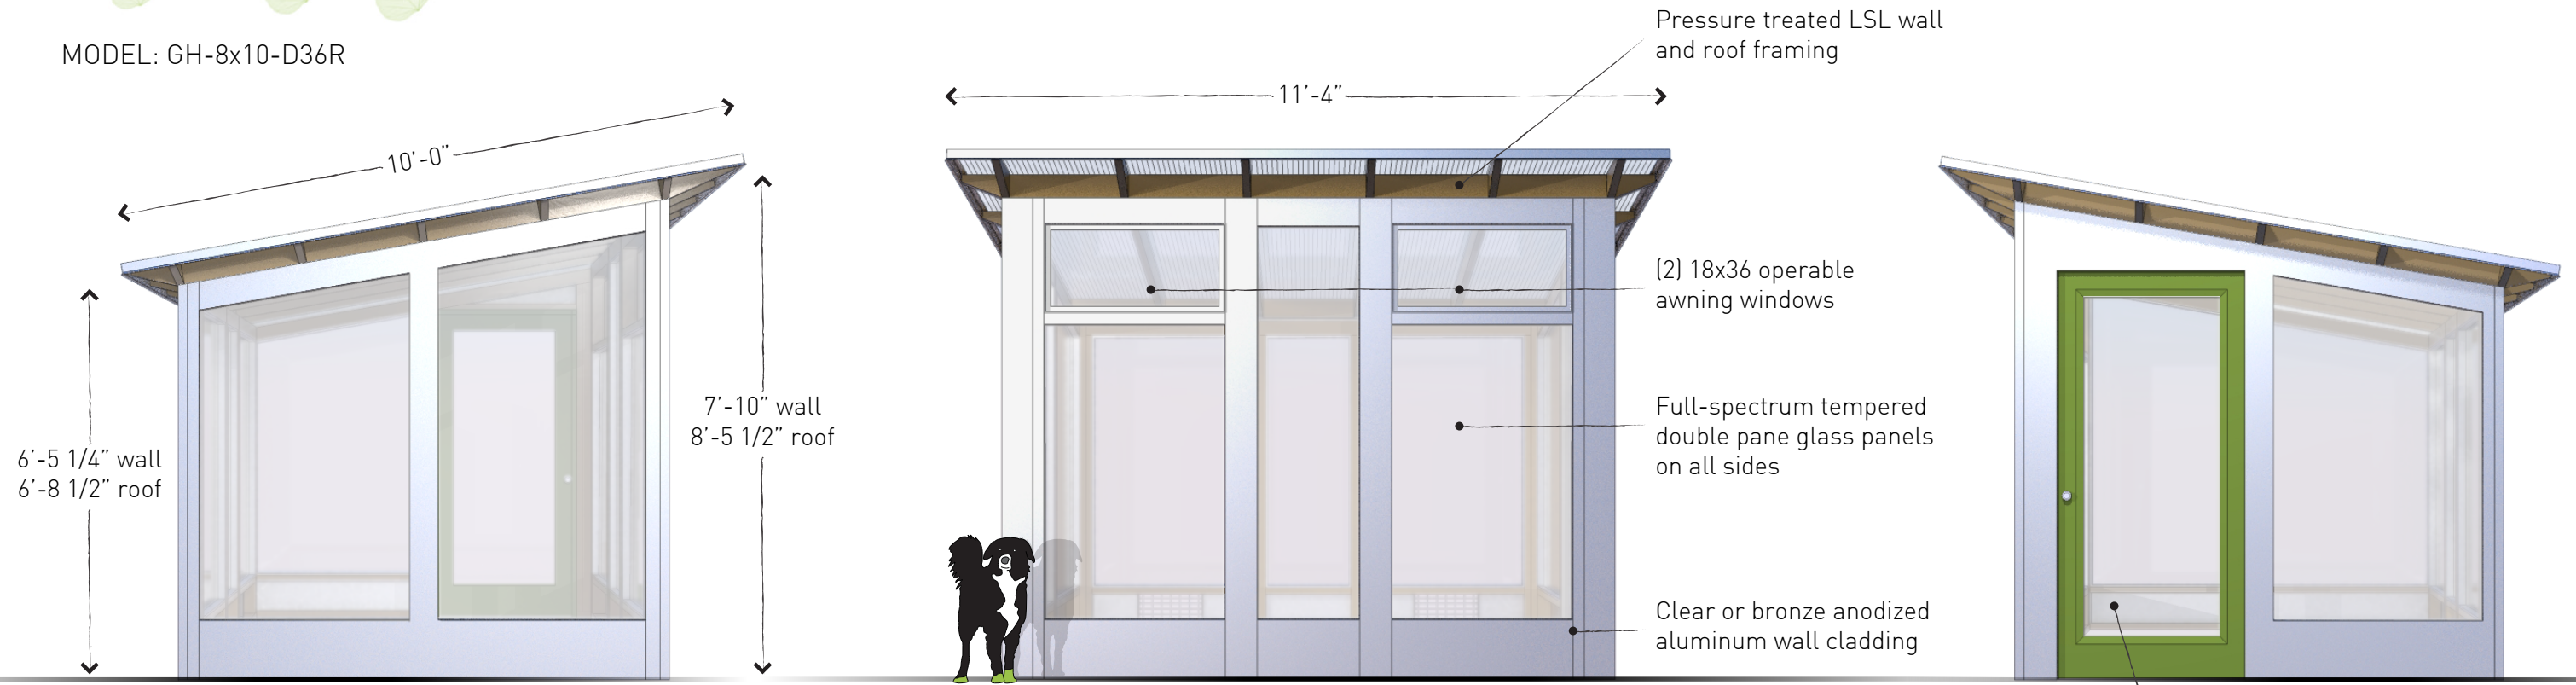

MODEL: GH-8x10-D36R

Clear Bronze