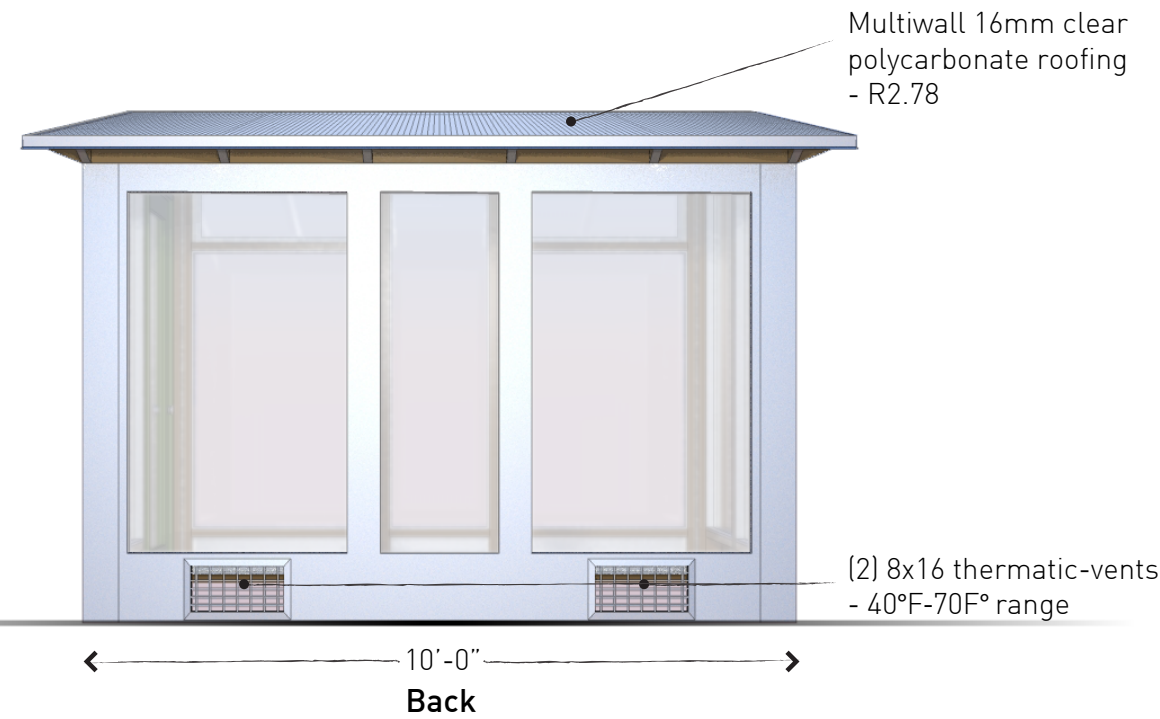

36" full lite fiberglass door - optional painted finish

SW 6867	SW 6643	SW 7008	SW 7663
SW 6893	SW 7591	SW 7738	SW 7075
SW 6907	SW 7585	SW 7038	SW 7020
SW 6921	SW 6083	SW 7032	SW 6258
SW 6485	SW 6425	SW 7748